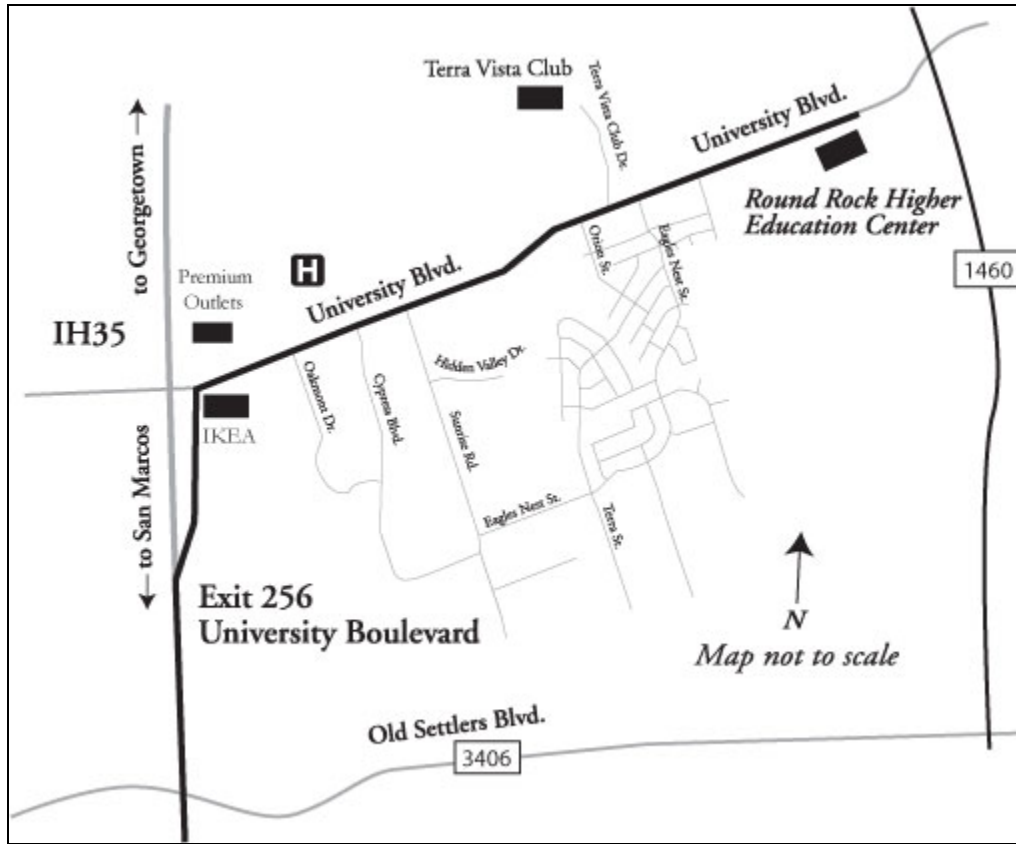

Round Rock Higher Education Center
1555 University Blvd.
Round Rock, TX 78665-8017
Ph: 512-716-4000

Round Rock
Higher Education Center

Directions from SOUTH, CENTRAL AUSTIN and SAN MARCOS area:

1. Start out going NORTH on I-35.
2. Take EXIT #256 - SH 1431/University Blvd.
3. Turn RIGHT (East) onto University Blvd.
4. Keep STRAIGHT for about 2 miles.
5. AVERY BUILDING, 1555 UNIVERSITY BLVD. will be on RIGHT SIDE.